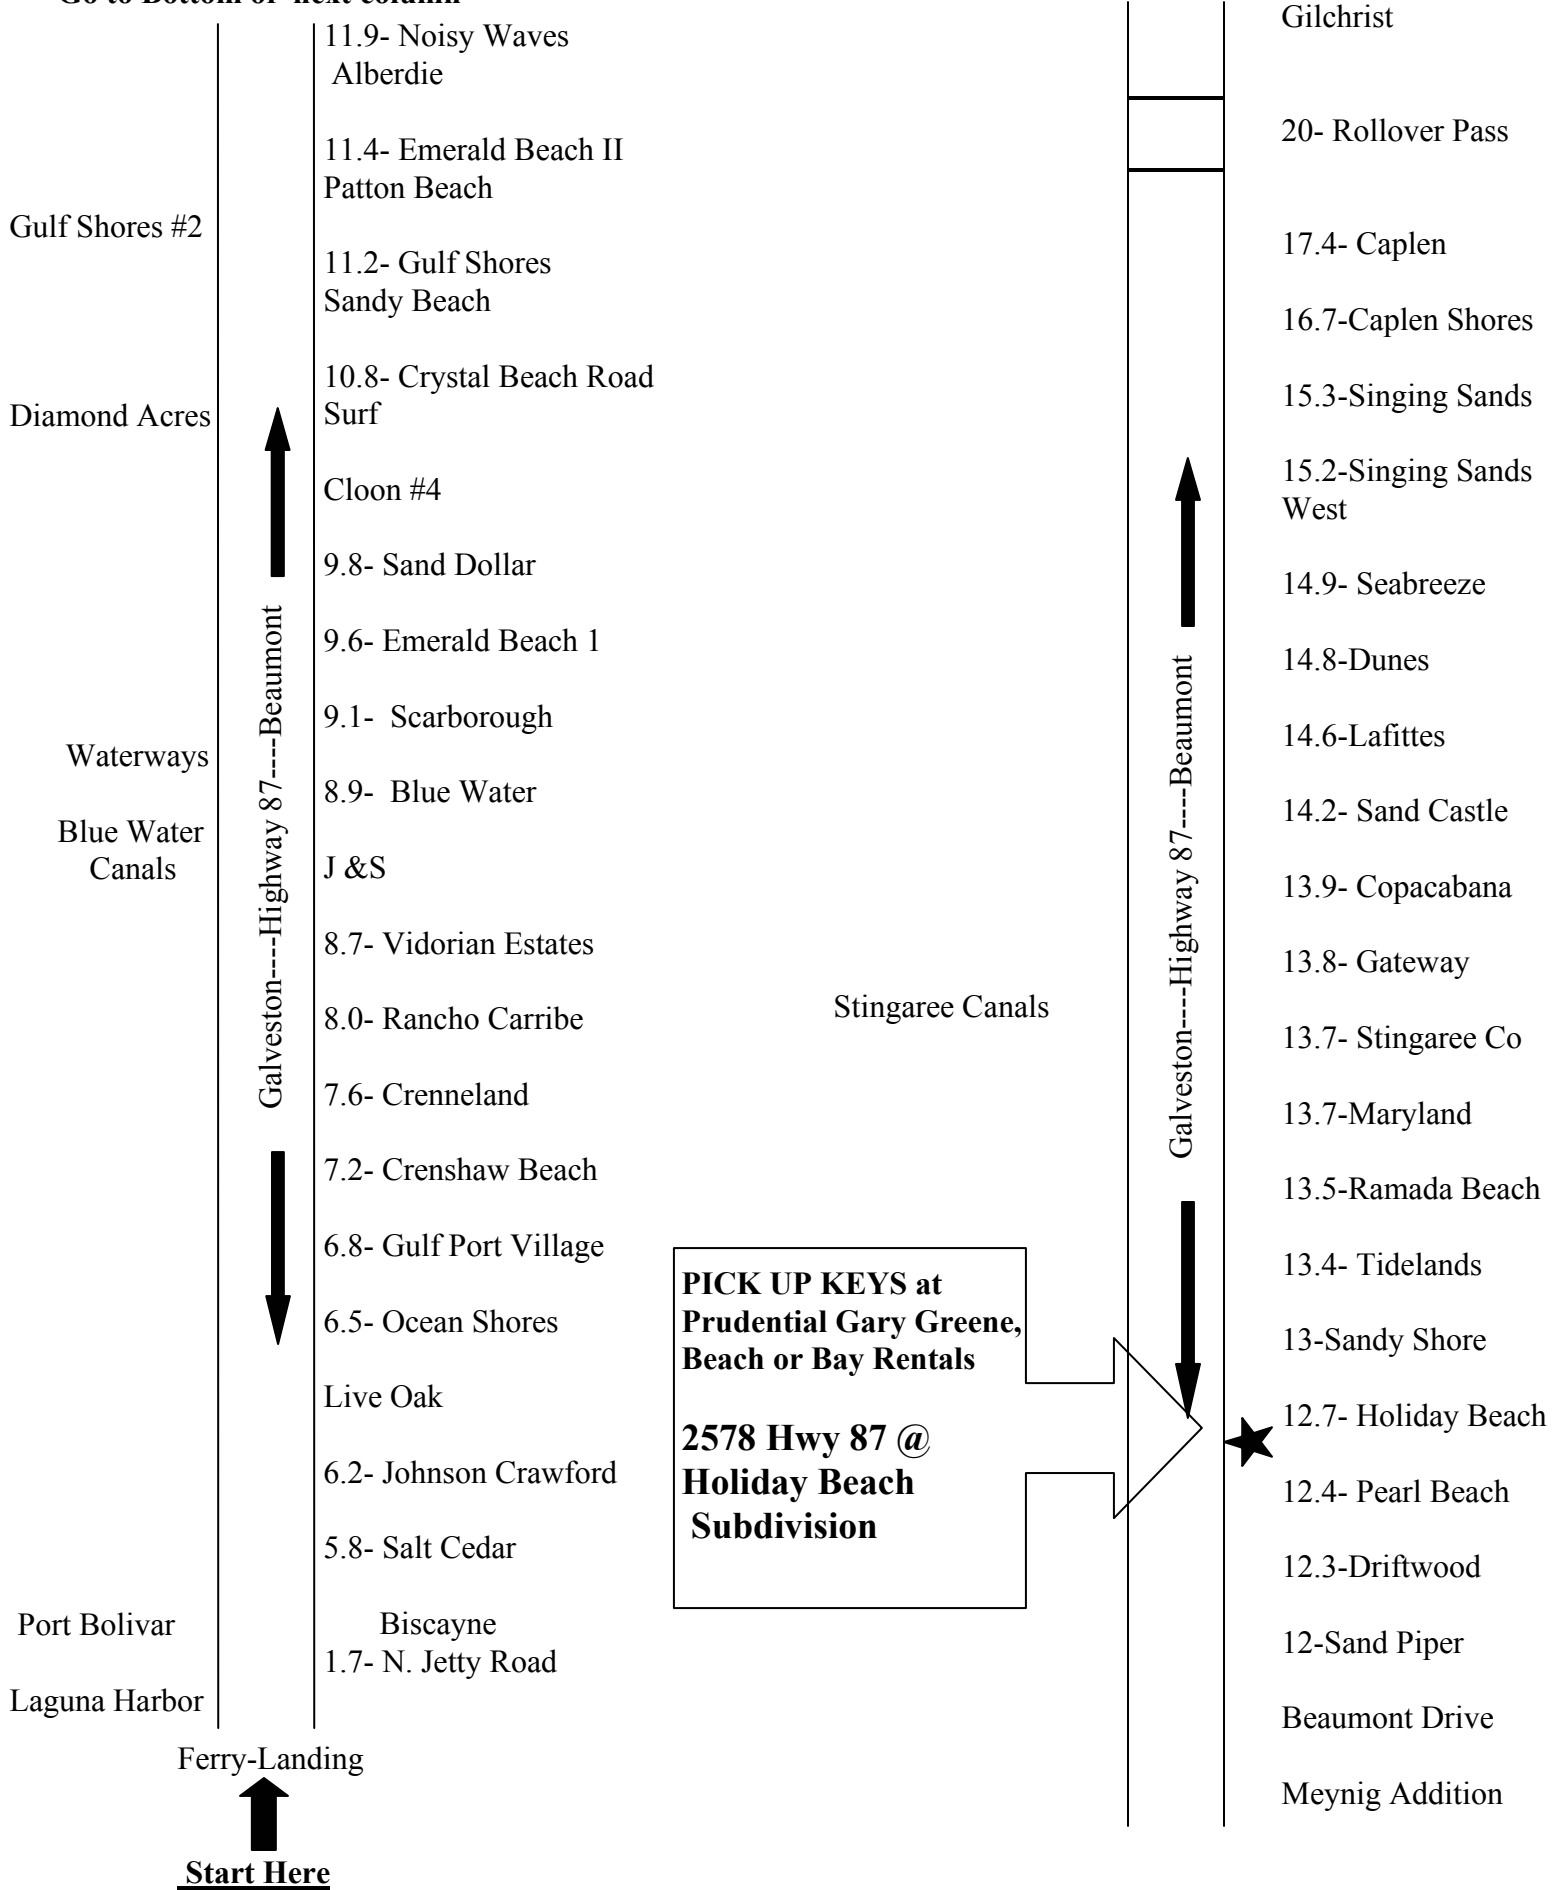

Bolivar Peninsula Subdivision From Ferry to Gilchrist

Go to Bottom of next column

Ferry-Landing

Start Here

**PICK UP KEYS at
 Prudential Gary Greene,
 Beach or Bay Rentals**

**2578 Hwy 87 @
 Holiday Beach
 Subdivision**